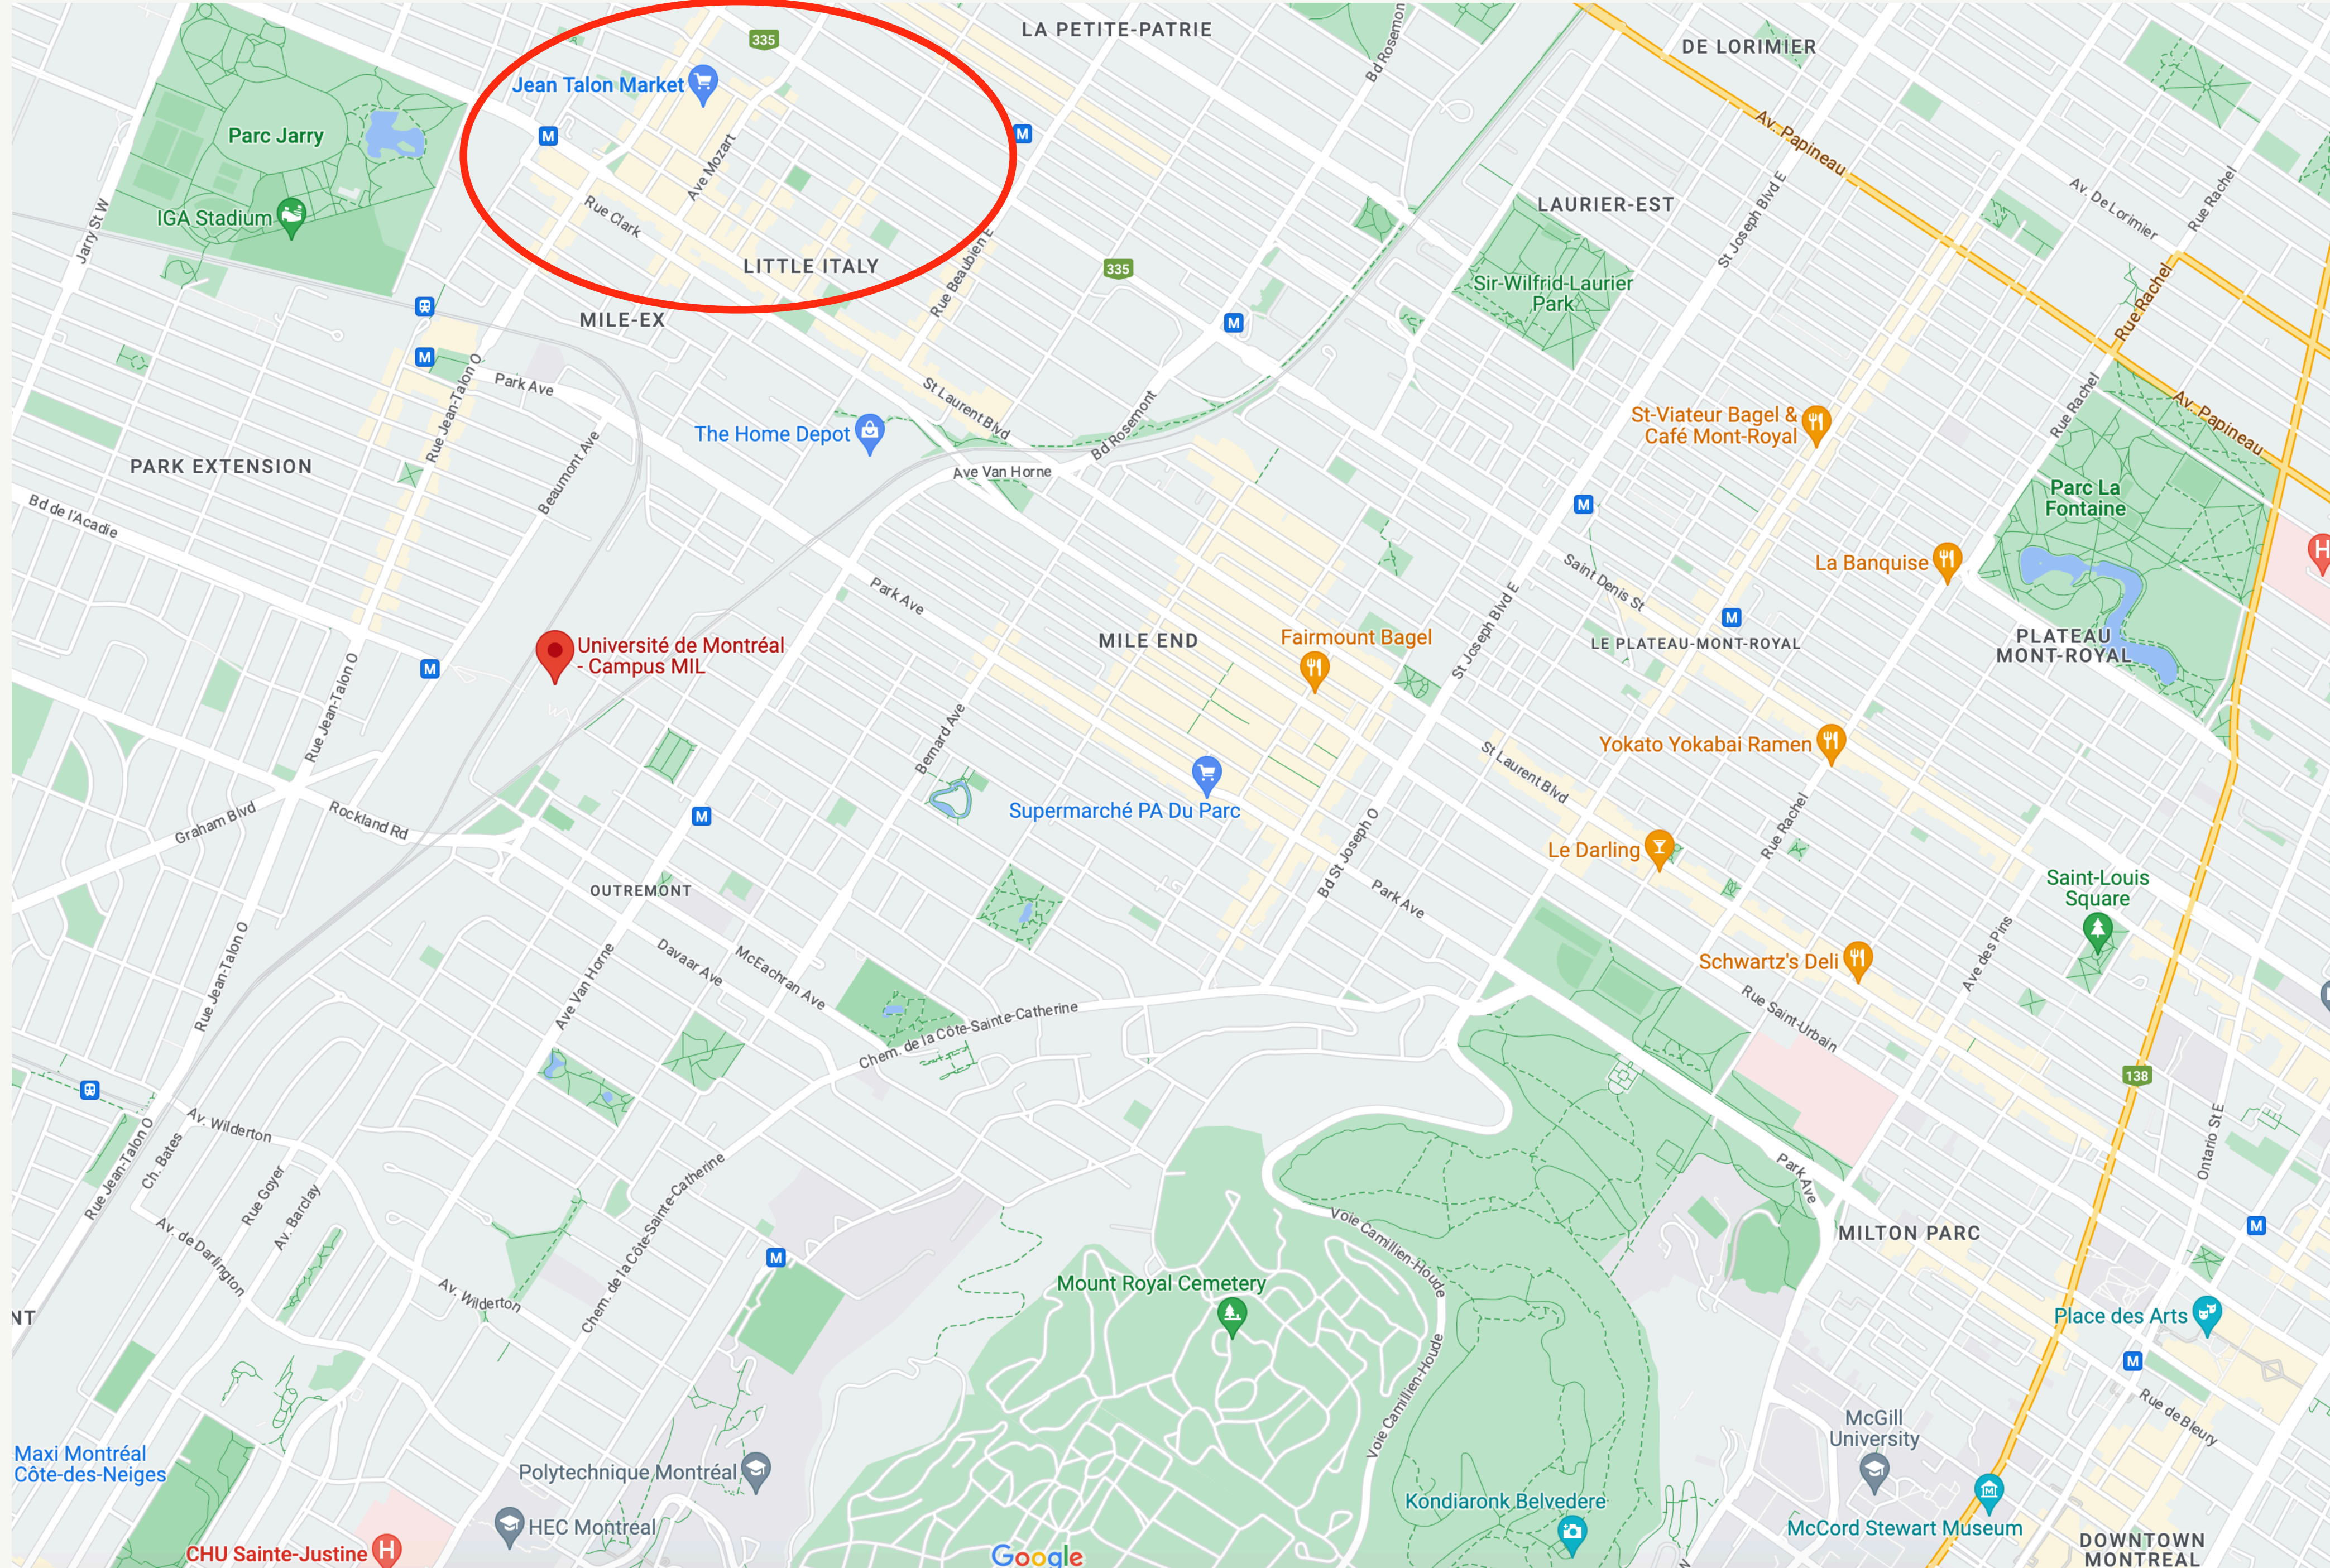

# Dinner spots

**Rumi (6 people, middle eastern, \$\$\$)**

**Punjab Palace (8 people, Indian, \$\$)**

**Les Enfants Terribles (6 people, brasserie, \$\$\$)**

**Pizzeria No. 900 (Neapolitan, \$\$)**

**Bar Cicchetti (small plates, \$\$)**

**Étoile Rouge (northern Chinese dumplings, \$\$)**

**Falafel Yoni (falafel, \$)**

Jean Talon Market

Parc Jarry

IGA Stadium

LITTLE ITALY

MILE-EX

The Home Depot

Université de Montréal - Campus MIL

MILE END

Fairmount Bagel

Supermarché PA Du Parc

St-Viateur Bagel & Café Mont-Royal

La Banquise

Parc La Fontaine

PLATEAU MONT-ROYAL

Supermarché PA Du Parc

MILE END

OUTREMONT

LITTLE ITALY

MILE-EX

LA PETITE-PATRIE

LAURIER-EST

DE LORIMIER